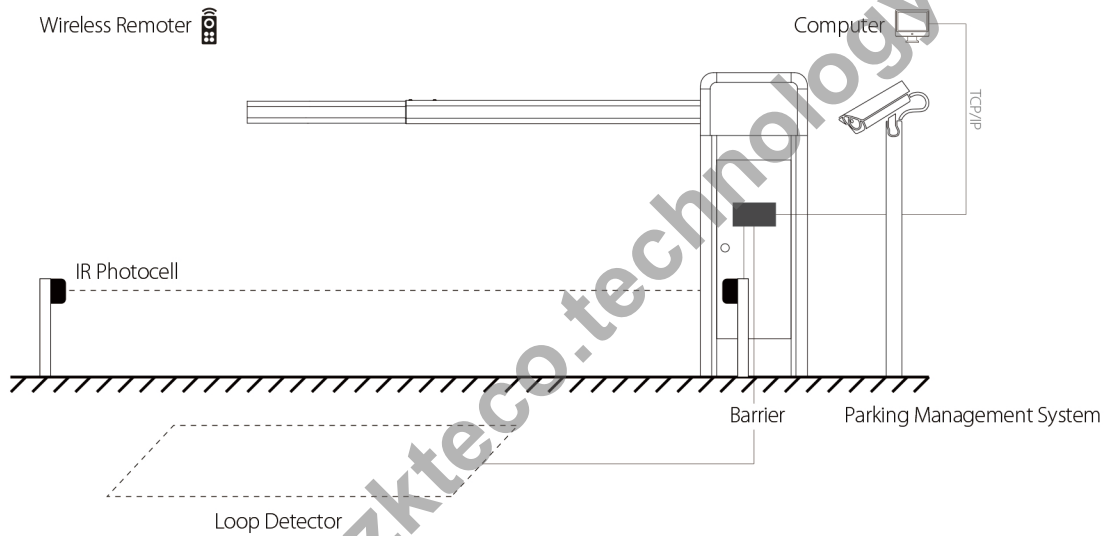

PB4130 series

- 3m 90° folding boom
- 3s opening & closing speed
- Suitable for underground car park
- 2.5m limited height

Dimensions (mm)

L: Cabinet on left side

R: Cabinet on right side

Applications

System Product