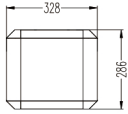

Boom material	Aluminum alloy
Working temperature range	-20°C ~ +60°C
Working humidity range	≤90%
Housing dimensions	328 (D)*286 (W)*934 (H) mm
Packing dimensions	460 (D)*420 (W)*1150 (H) mm
Net weight	60 kg
Gross weight	70 kg

PB4130 series

- 3m 90° folding boom
- 3s opening & closing speed
- Suitable for underground car park
- 2.5m limited height

Dimensions (mm)

L: Cabinet on left side

R: Cabinet on right side

Applications

System Product