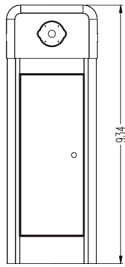

Specifications

Model	PB4000	PB4130	PB4030-LED
Boom type	Telescopic boom	90° folding boom	Straight boom with LED light
Boom length	4m / 6m	3m	4m
Opening /closing time	3s / 6s	3s	3s
Supply voltage	110V AC or 220V AC		
Power consumption	120W		
Frequency	50 - 60Hz		
Cabinet material	Powder coated steel		

Boom material	Aluminum alloy
Working temperature range	-20°C ~ +60°C
Working humidity range	≤90%
Housing dimensions	328 (D)*286 (W)*934 (H) mm
Packing dimensions	460 (D)*420 (W)*1150 (H) mm
Net weight	60 kg
Gross weight	70 kg

PB4130 series

- 3m 90° folding boom
- 3s opening & closing speed
- Suitable for underground car park
- 2.5m limited height

Dimensions (mm)

L: Cabinet on left side

R: Cabinet on right side

Applications

System Product