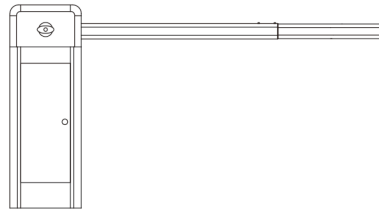

Dimensions (mm)

L: Cabinet on left side